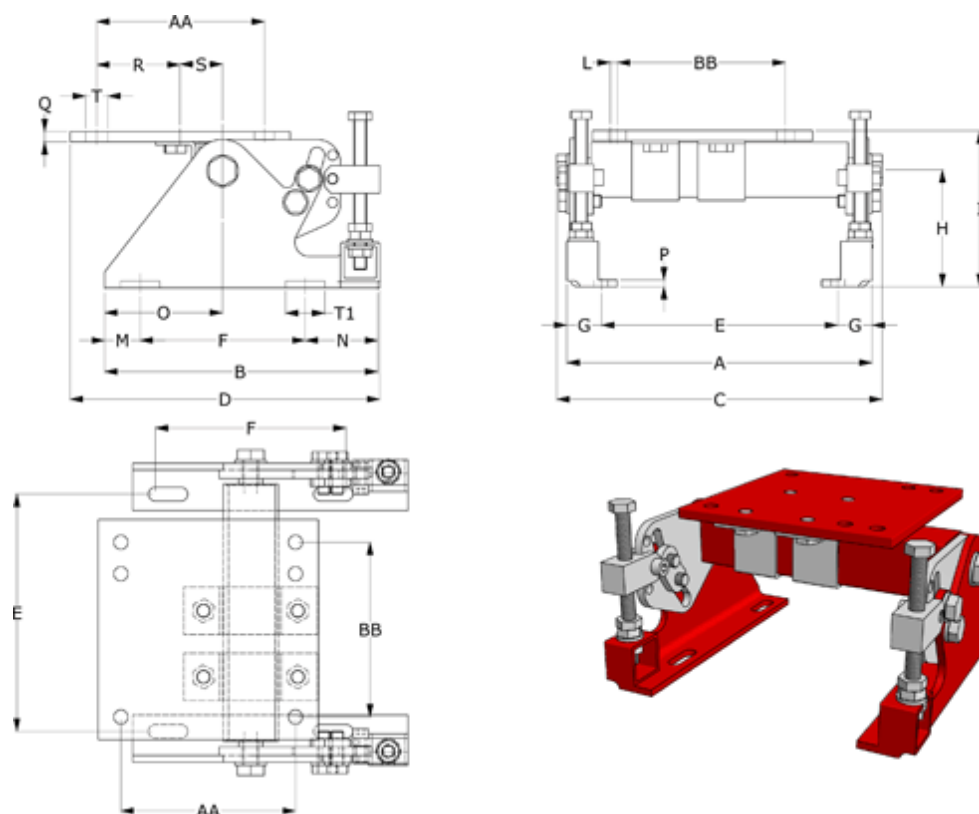

Data Sheet

Article number: 3190502001

Description: Motorbase MB 50-200 self-tensioning
for motorsize 200M/L

Measures

A	= 505	G	= 45	Q	= 16
AA	= 318	H	= 140	R	= 159
B	= 350	I	= 195	S	= 72
BB H7	= 267	L	= 11-85	T	= 4x18 mm
C	= 541	M	= 44	T1	= 18.0
D	= 471	N	= 84	Weight	= 43.0
E	= 415	O	= 160		
F	= 222 +32	P	= 10		